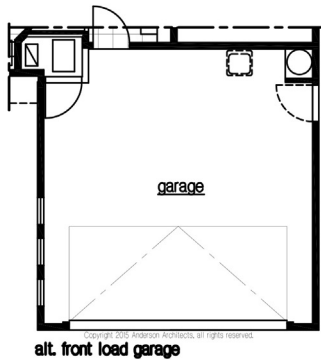

# THE SCHOOLYARD

Newton • 1457 Sq. Ft.

Elevation D

Elevation E

  
**PEPPER VINER**  
*Homes*

3 Bedroom  
2 Bath

[www.pepperviner.com](http://www.pepperviner.com)

Renderings and floor plans are artists' conceptions only. Actual construction may vary. Location, size, and existence of doors, windows, walls, fireplaces and any other items depicted may vary depending on exterior elevation or choice of options. Prices, plans, options and features are subject to change without notice. Any reference to square footage and dimensions is approximate. 9/3/15