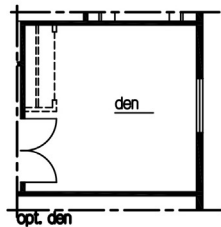

# THE SCHOOLYARD

Newton • 1457 Sq. Ft.

Elevation D

Elevation E

  
**PEPPER VINER**  
*Homes*

3 Bedroom  
2 Bath

[www.pepperviner.com](http://www.pepperviner.com)

Renderings and floor plans are artists' conceptions only. Actual construction may vary. Location, size, and existence of doors, windows, walls, fireplaces and any other items depicted may vary depending on exterior elevation or choice of options. Prices, plans, options and features are subject to change without notice. Any reference to square footage and dimensions is approximate. 9/3/15