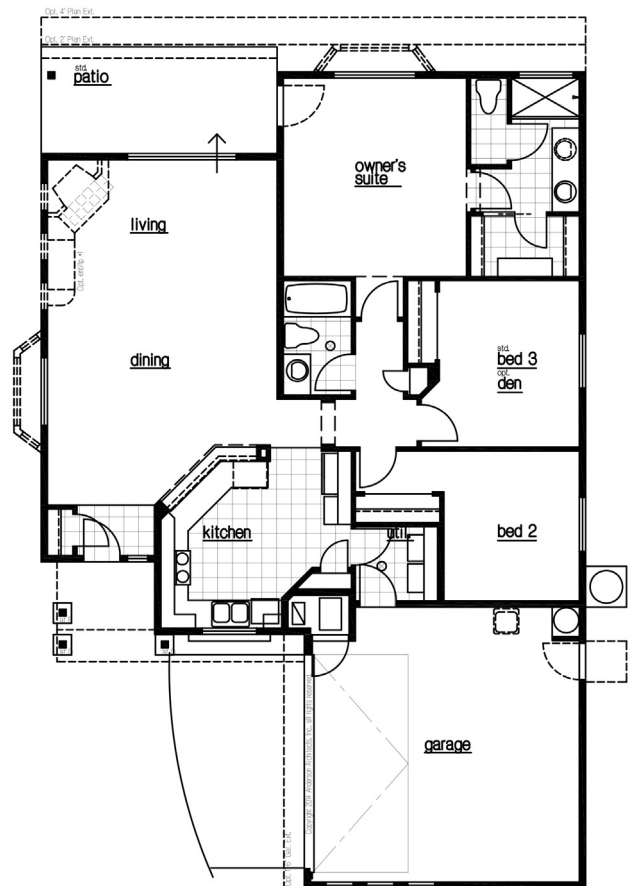

# THE SCHOOLYARD

Newton • 1457 Sq. Ft.

Elevation D

Elevation E

  
**PEPPER VINER**  
*Homes*

3 Bedroom  
2 Bath

[www.pepperviner.com](http://www.pepperviner.com)

Renderings and floor plans are artists' conceptions only. Actual construction may vary. Location, size, and existence of doors, windows, walls, fireplaces and any other items depicted may vary depending on exterior elevation or choice of options. Prices, plans, options and features are subject to change without notice. Any reference to square footage and dimensions is approximate. 9/3/15