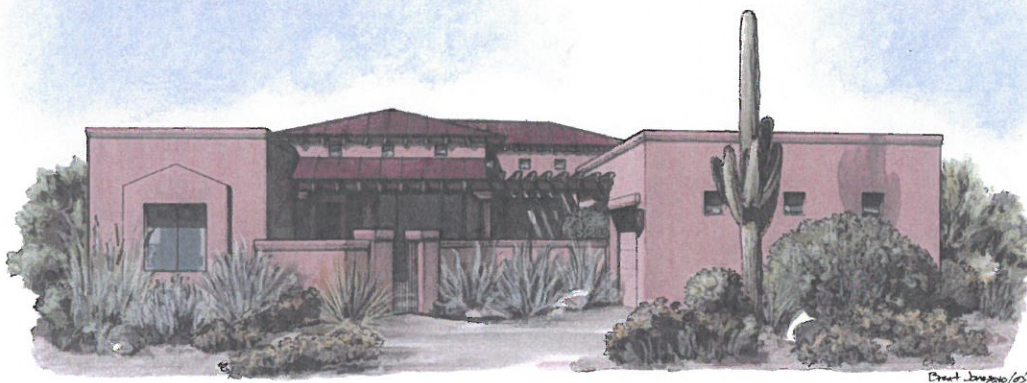

STONEBRIDGE

in the Foothills

TURQUOISE 2604 SQ. FT.

PLAN B

Renderings and floorplans are artists' conceptions only. Actual construction may vary. Plan, prices, options and features are subject to change without notice. Additional lot premiums may apply. Square footage and dimensions are approximate. 5/1/14 ROC066826