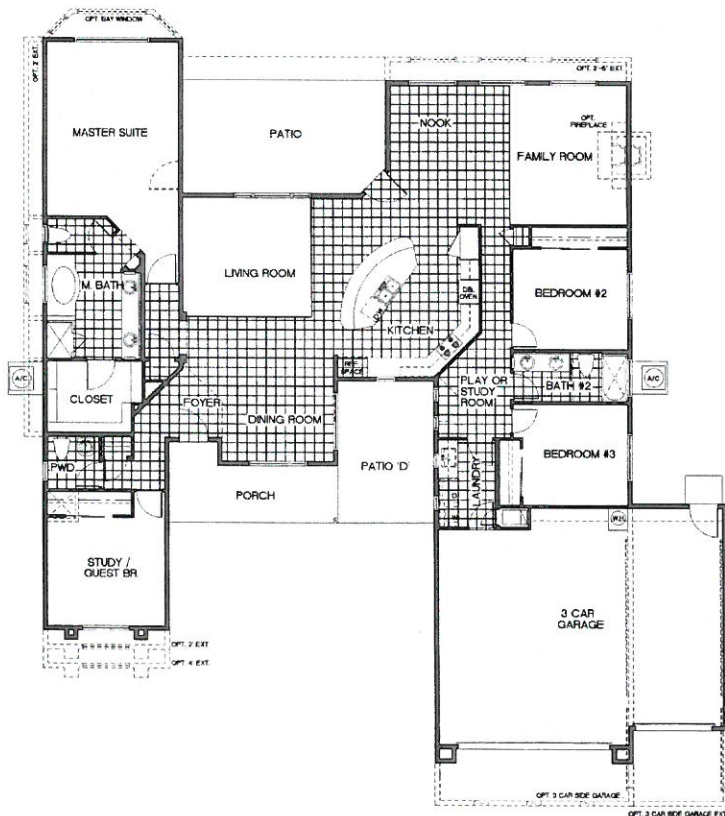

STONEBRIDGE

in the Foothills

TURQUOISE 2604 SQ. FT.

PLAN B

Renderings and floorplans are artists' conceptions only. Actual construction may vary. Plan, prices, options and features are subject to change without notice. Additional lot premiums may apply. Square footage and dimensions are approximate. 5/1/14 ROC066826