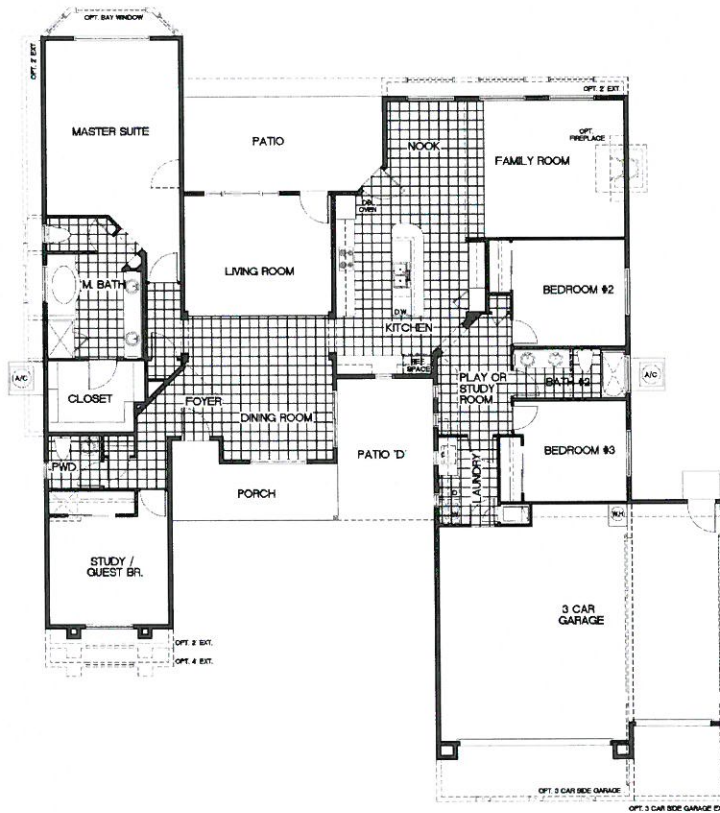

STONEBRIDGE

in the Foothills

TURQUOISE 2552 SQ. FT.

OPT. 3/4 BATH

OPT. BDRoom

PLAN A

Renderings and floorplans are artists' conceptions only. Actual construction may vary. Plan, prices, options and features are subject to change without notice. Additional lot premiums may apply. Square footage and dimensions are approximate. 5/1/14 ROC066826