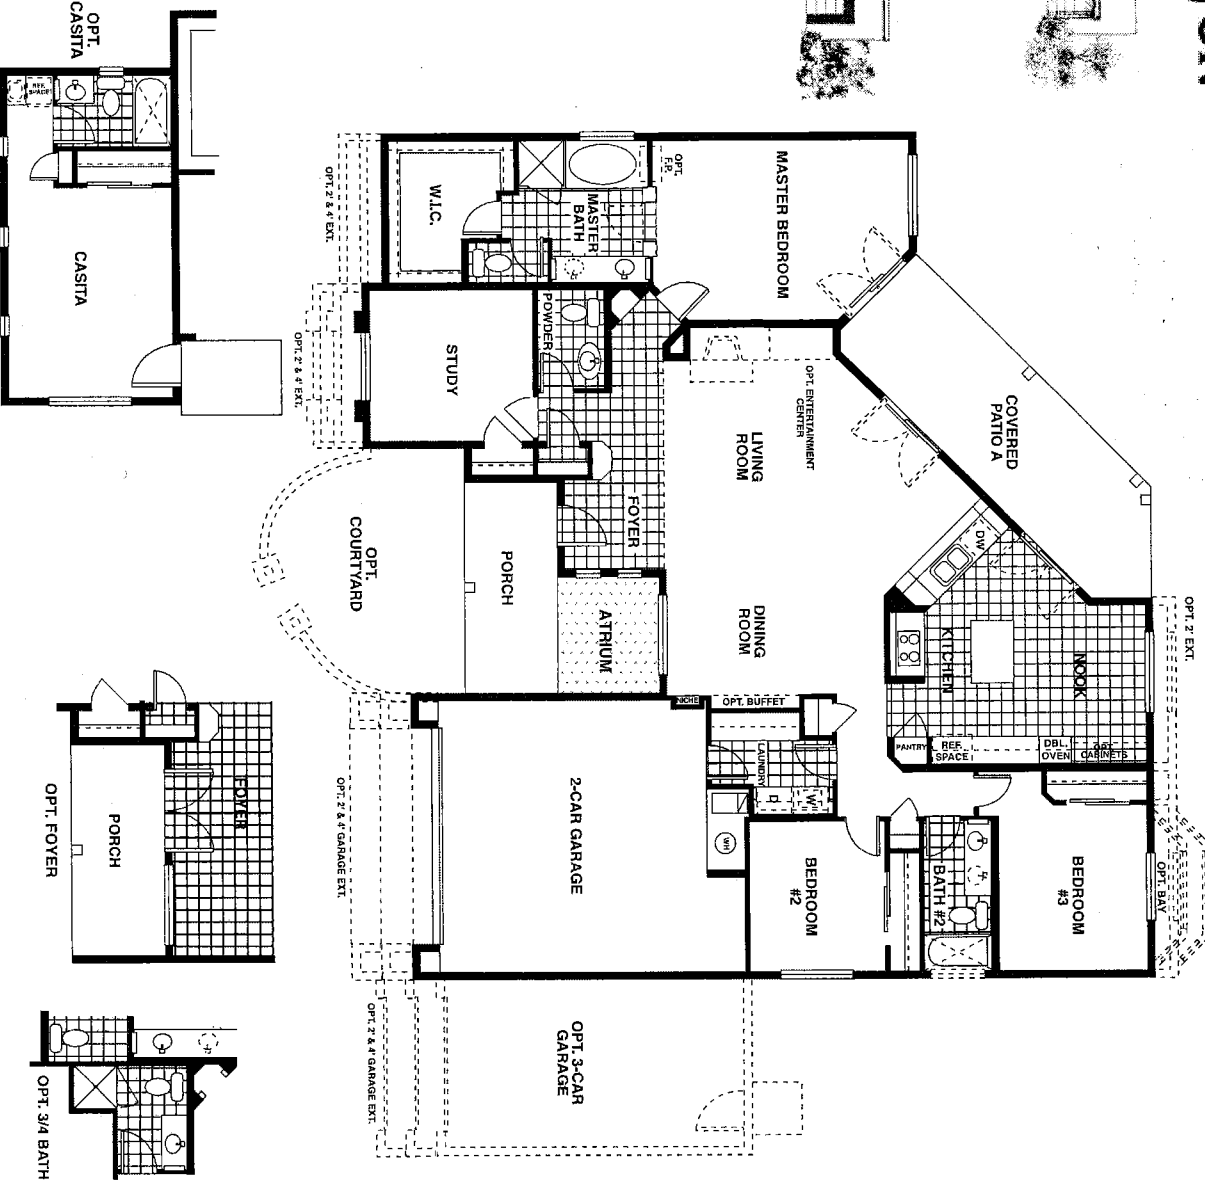

The Preserve
SYCAMORE CANYON

JADE 2167 SQ. FT.

Renderings and floorplans are artists conceptions only. Actual construction may vary. Plans, prices, options and features are subject to change without notice. Additional lot premiums may apply. Square footage and dimensions are approximate. 5/4/09 (2170 PLAN)