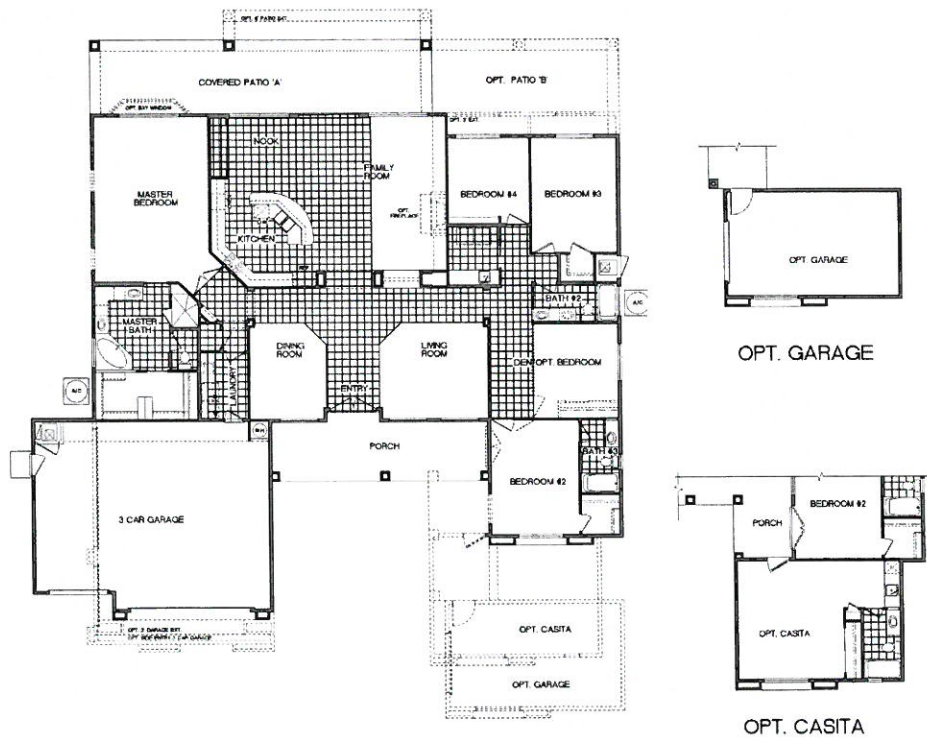

# STONEBRIDGE *in the Foothills*

GARNET 3195 SQ. FT.

Renderings and floorplans are artists's conceptions only. Actual construction may vary. Plan, prices, options and features are subject to change without notice. Additional lot premiums may apply. Square footage and dimensions are approximate. 5/11/14 ROC066826