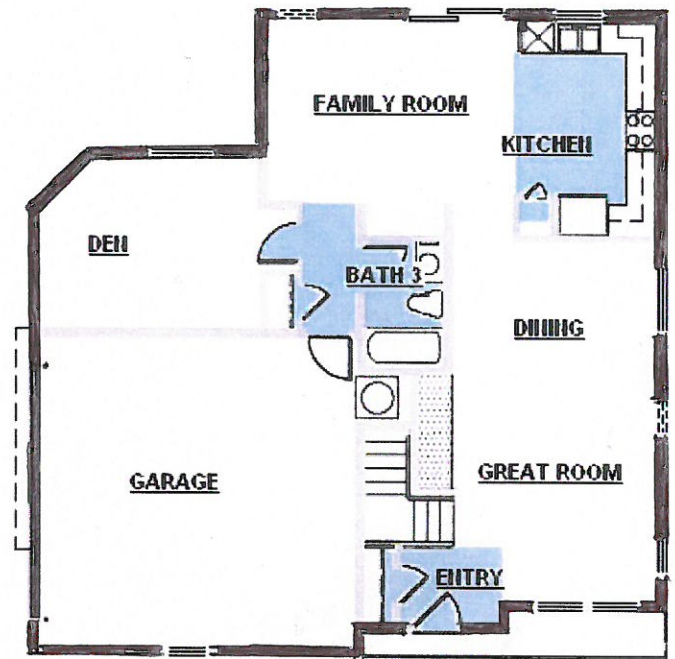

PEPPER VINER
Homes

Pierce

2045 sq. ft.

Renderings and floor plans are artists' conceptions only. Actual construction may vary. Location, size, and existence of doors, windows, walls, fireplaces and any other items depicted may vary depending on exterior elevation or choice of options. Prices, plans, options and features are subject to change without notice. Any reference to square footage and dimensions is approximate.