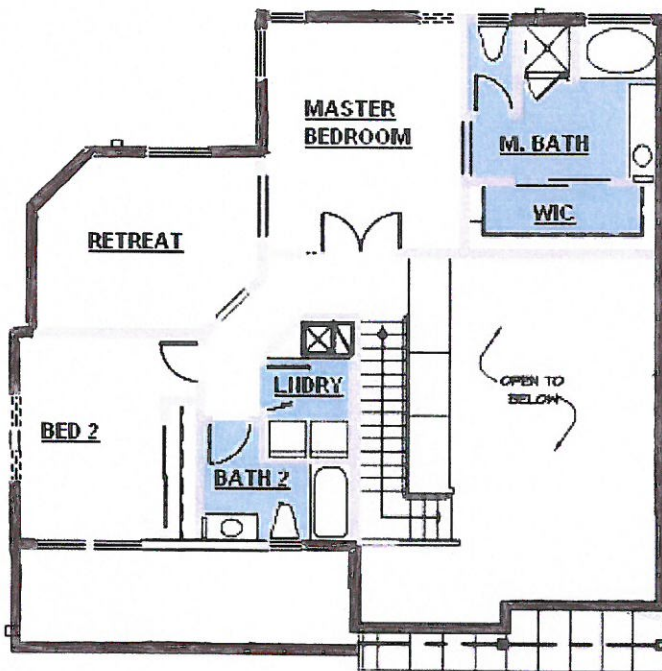

PEPPER VINER
Homes

Pierce

2045 sq. ft.

Renderings and floor plans are artists' conceptions only. Actual construction may vary. Location, size, and existence of doors, windows, walls, fireplaces and any other items depicted may vary depending on exterior elevation or choice of options. Prices, plans, options and features are subject to change without notice. Any reference to square footage and dimensions is approximate.