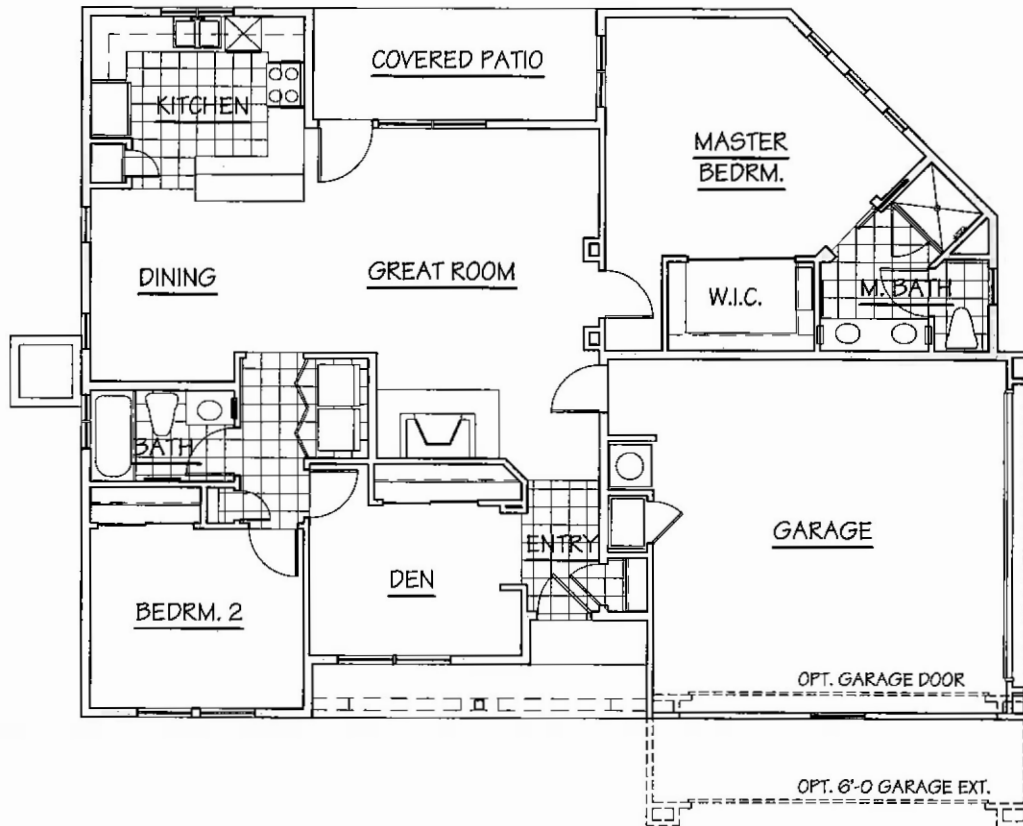

PEPPER VINER *Homes*

MONROE

1635 sq. ft.

Renderings and floor plans are artists' conceptions only. Actual construction may vary. Location, size, and existence of doors, windows, walls, fireplace and another items depicted on exterior elevation or choice of options. Prices, plans, options and features are subject to change without notice. Any reference to square footage and dimensions is approximate. 8/8/13