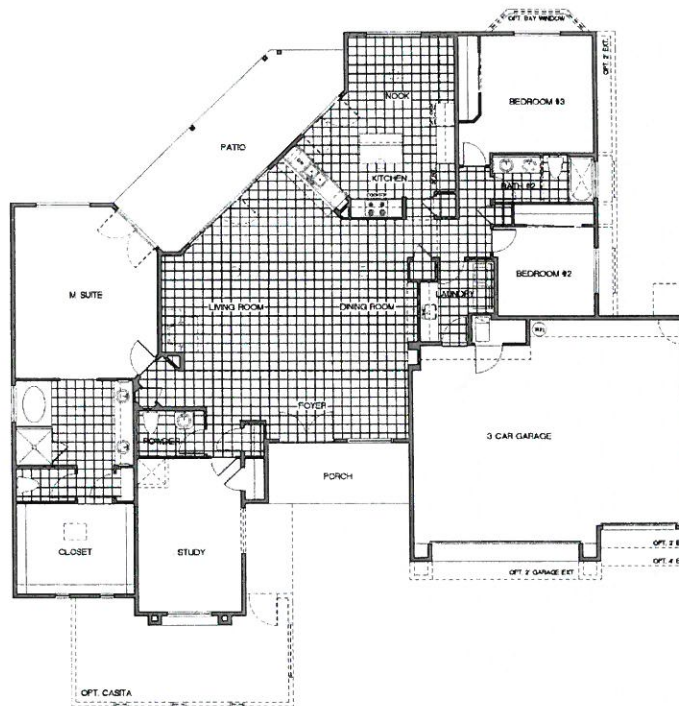

STONEBRIDGE *in the Foothills*

JADE 2505 SQ. FT.

OPT. 3/4 BATH

OPT. CASITA

Renderings and floorplans are artists's conceptions only. Actual construction may vary. Plan, prices, options and features are subject to change without notice. Additional lot premiums may apply. Square footage and dimensions are approximate. 5/1/14 ROC066826