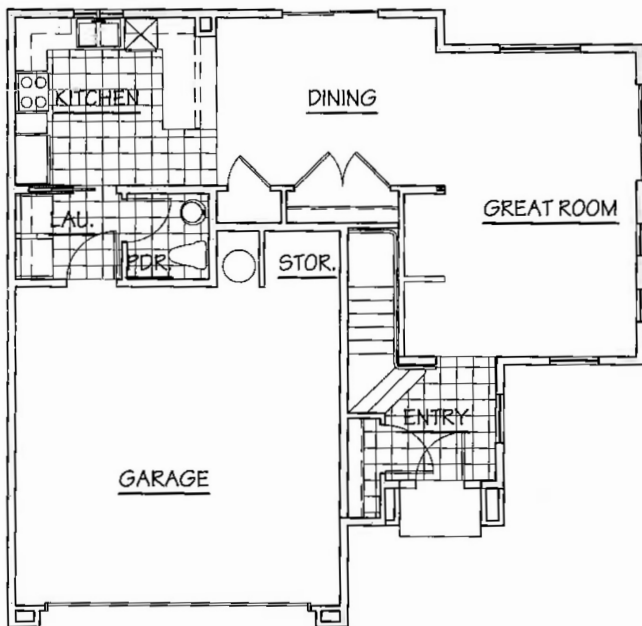

PEPPER VINER Homes

FILLMORE

1677 sq. ft.

Renderings and floor plans are artists' conceptions only. Actual construction may vary. Location, size, and existence of doors, windows, walls, fireplace and another items depicted on exterior elevation or choice of options. Prices, plans, options and features are subject to change without notice. Any reference to square footage and dimensions is approximate. 8/8/13