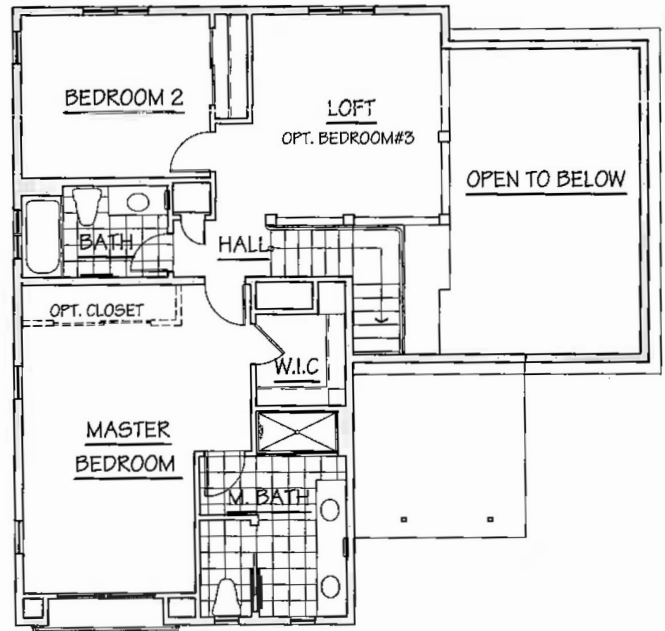

PEPPER VINER Homes

FILLMORE

1677 sq. ft.

Renderings and floor plans are artists' conceptions only. Actual construction may vary. Location, size, and existence of doors, windows, walls, fireplace and another items depicted on exterior elevation or choice of options. Prices, plans, options and features are subject to change without notice. Any reference to square footage and dimensions is approximate. 8/8/13