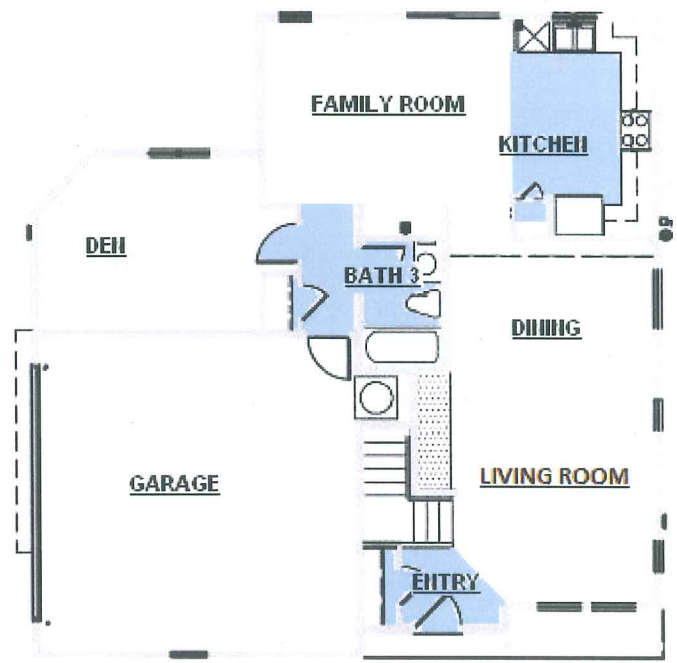

PEPPER VINER Homes

Pierce

2045 sq. ft.

Renderings and floor plans are artists' conceptions only. Actual construction may vary. Location, size, and existence of doors, windows, walls, fireplaces and any other items depicted may vary depending on exterior elevation or choice of options. Prices, plans, options and features are subject to change without notice. Any reference to square footage and dimensions is approximate.