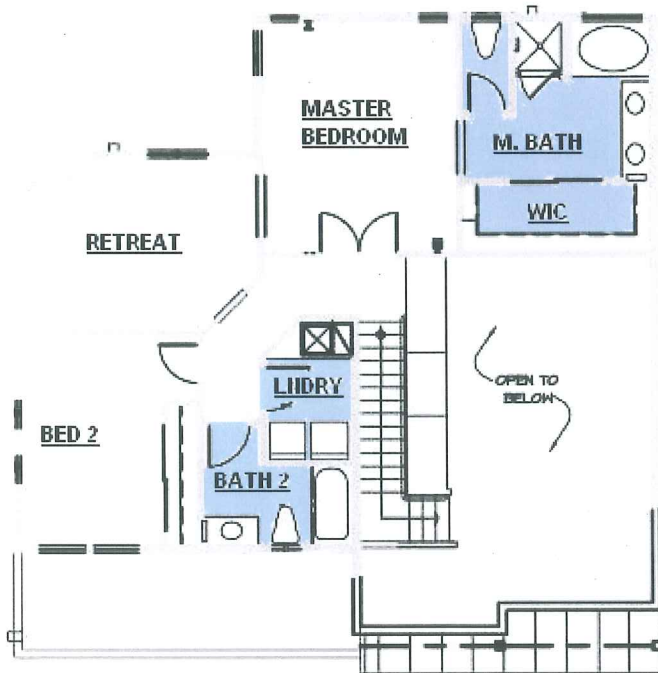

PEPPER VINER Homes

Pierce

2045 sq. ft.

Renderings and floor plans are artists' conceptions only. Actual construction may vary. Location, size, and existence of doors, windows, walls, fireplaces and any other items depicted may vary depending on exterior elevation or choice of options. Prices, plans, options and features are subject to change without notice. Any reference to square footage and dimensions is approximate.