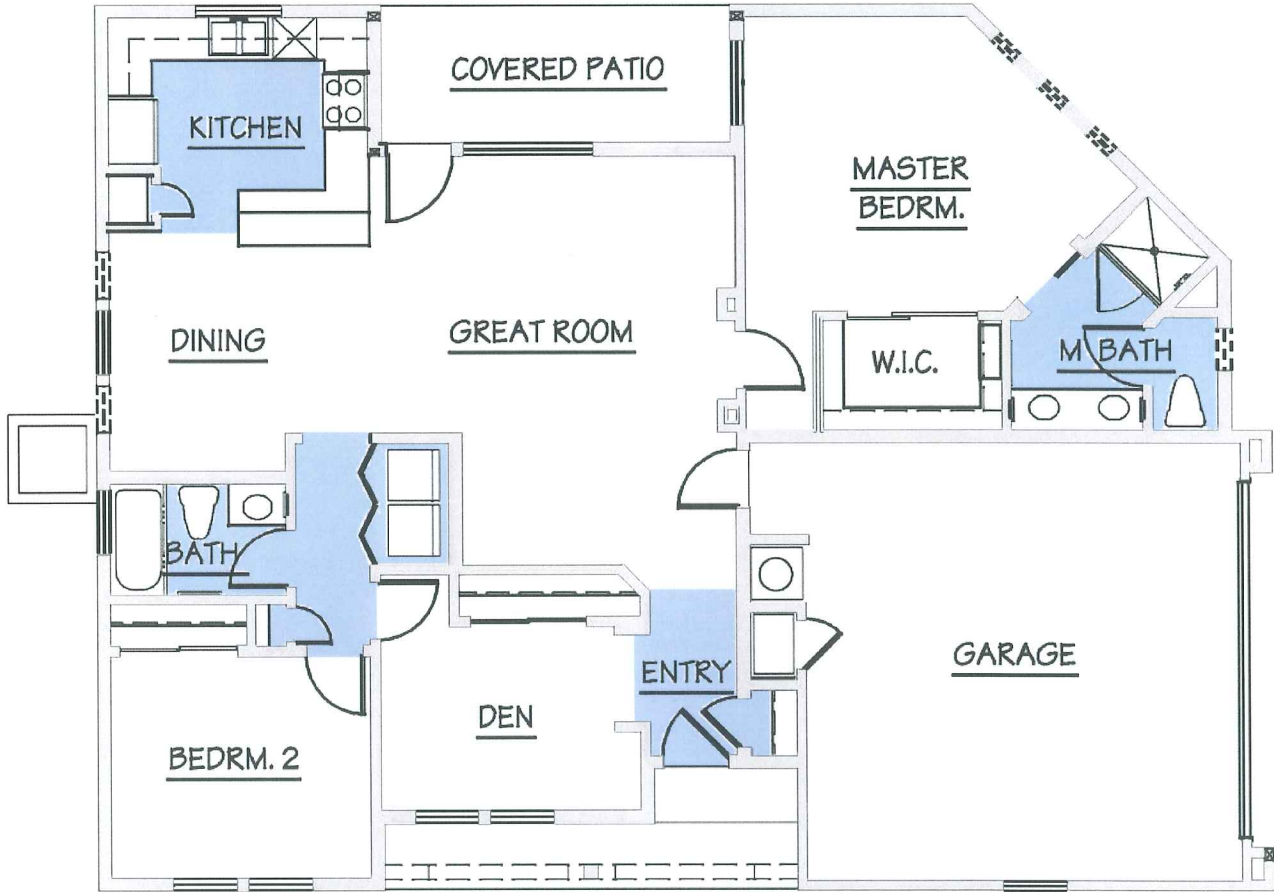

PEPPER VINER *Homes*

Monroe

1365 sq. ft.

Renderings and floor plans are artists' conceptions only. Actual construction may vary. Location, size, and existence of doors, windows, walls, fireplaces and any other items depicted may vary depending on exterior elevation or choice of options. Prices, plans, options and features are subject to change without notice. Any reference to square footage and dimensions is approximate.