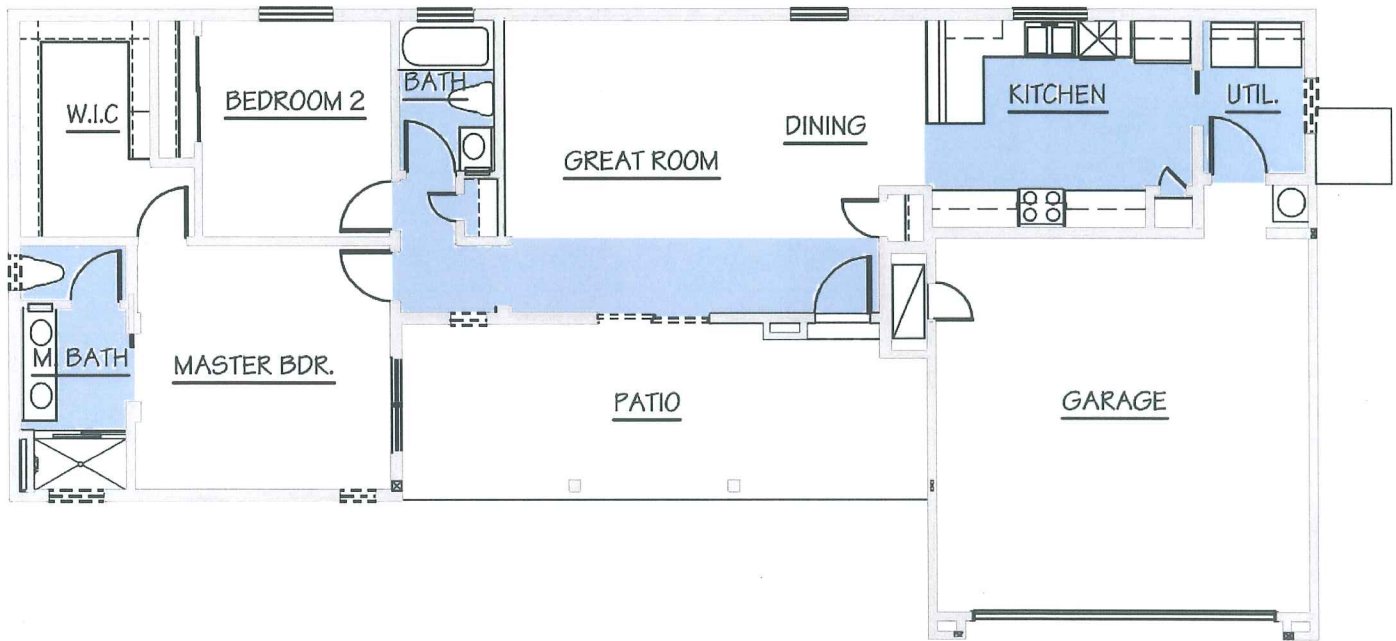

PEPPER VINER *Homes*

Adams

1222 sq. ft.

Renderings and floor plans are artists' conceptions only. Actual construction may vary. Location, size, and existence of doors, windows, walls, fireplaces and any other items depicted may vary depending on exterior elevation or choice of options. Prices, plans, options and features are subject to change without notice. Any reference to square footage and dimensions is approximate.