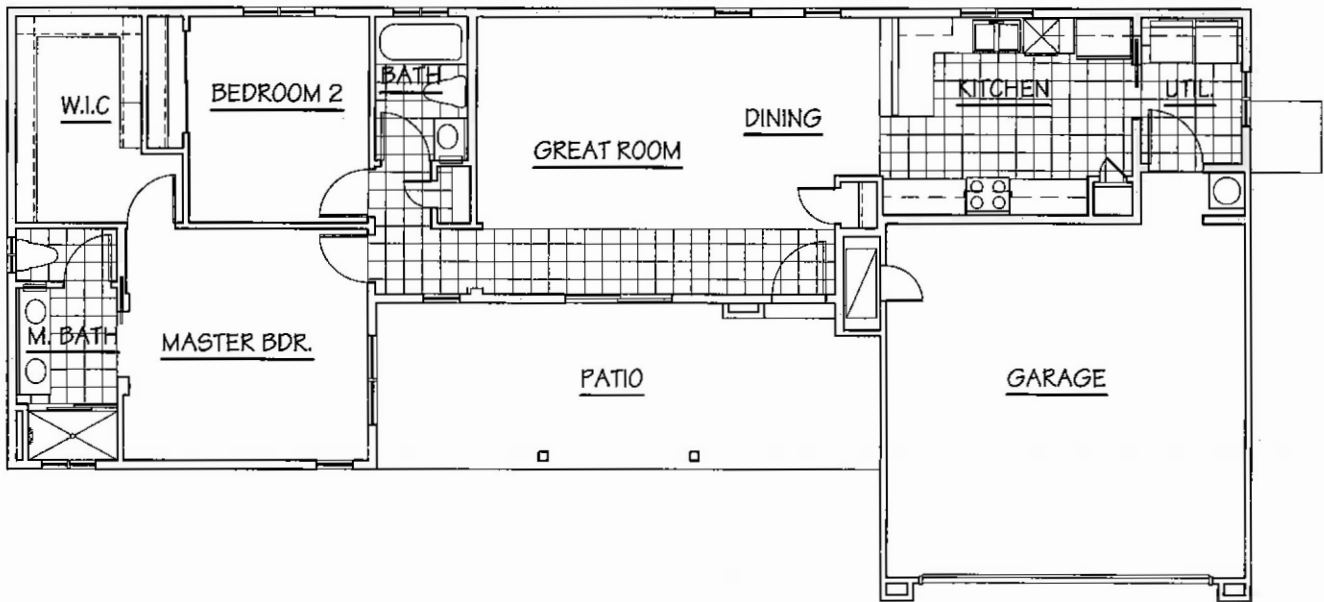

# PEPPER VINER

Homes

**ADAMS**

1222 sq. ft.

Renderings and floor plans are artists' conceptions only. Actual construction may vary. Location, size, and existence of doors, windows, walls, fireplace and another items depicted on exterior elevation or choice of options. Prices, plans, options and features are subject to change without notice. Any reference to square footage and dimensions is approximate. 8/8/13