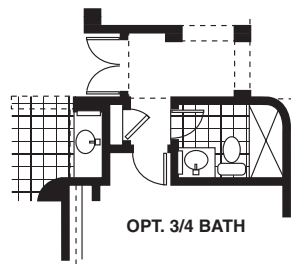

# The Preserve at SYCAMORE CANYON

**RUBY 3500 SQ. FT.**

ELEVATION A

ELEVATION B

ELEVATION C

Renderings and floorplans are artists conceptions only. Actual construction may vary. Plans, prices, options and features are subject to change without notice. Additional lot premiums may apply. Square footage and dimensions are approximate. 10/09/09 (3500 PLAN)