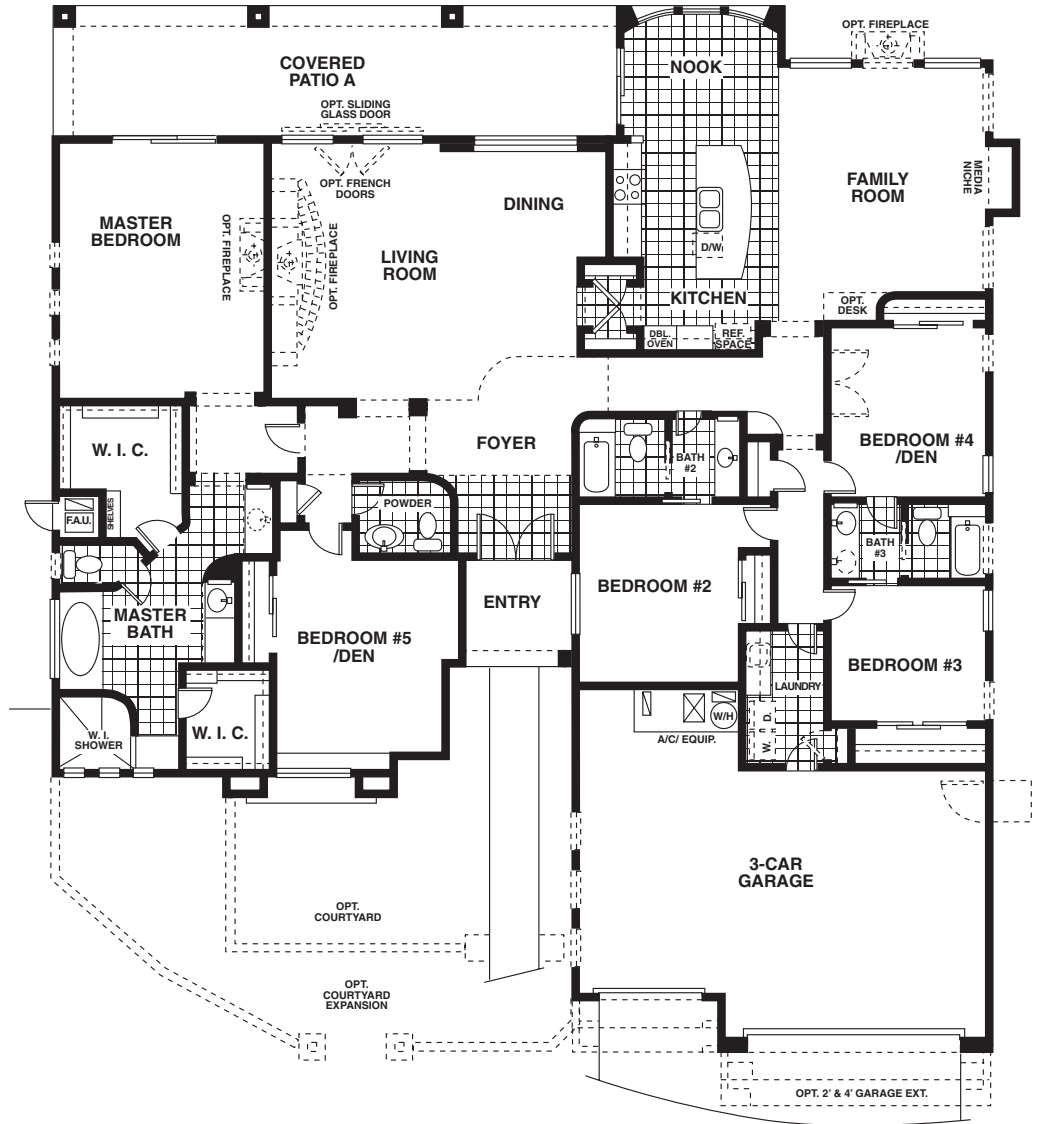

# The Preserve at SYCAMORE CANYON

**RUBY 3500 SQ. FT.**

ELEVATION A

ELEVATION B

ELEVATION C

Renderings and floorplans are artists conceptions only. Actual construction may vary. Plans, prices, options and features are subject to change without notice. Additional lot premiums may apply. Square footage and dimensions are approximate. 10/09/09 (3500 PLAN)