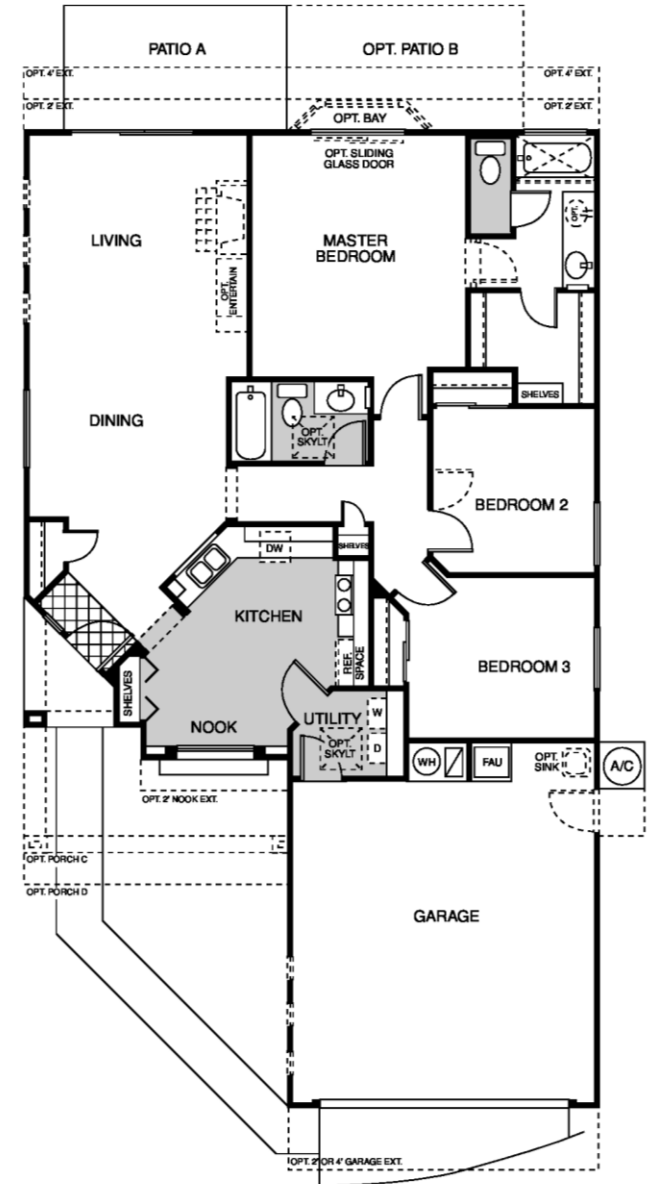

# CIVANO<sup>®</sup>

NORTH RIDGE

JEFFERSON

1433 SQ. FT.

ELEVATION B

ELEVATION C

Renderings and floorplans are artists' conceptions only. Actual construction may vary. Plans, prices and features are subject to change without notice. Additional lot premiums may apply. Square footage and dimensions are approximate.