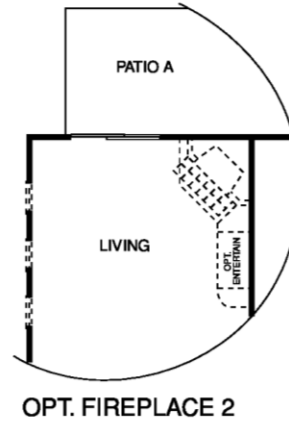

# CIVANO<sup>®</sup>

NORTH RIDGE

JEFFERSON

1433 SQ. FT.

ELEVATION B

ELEVATION C

Renderings and floorplans are artists' conceptions only. Actual construction may vary. Plans, prices and features are subject to change without notice. Additional lot premiums may apply. Square footage and dimensions are approximate.