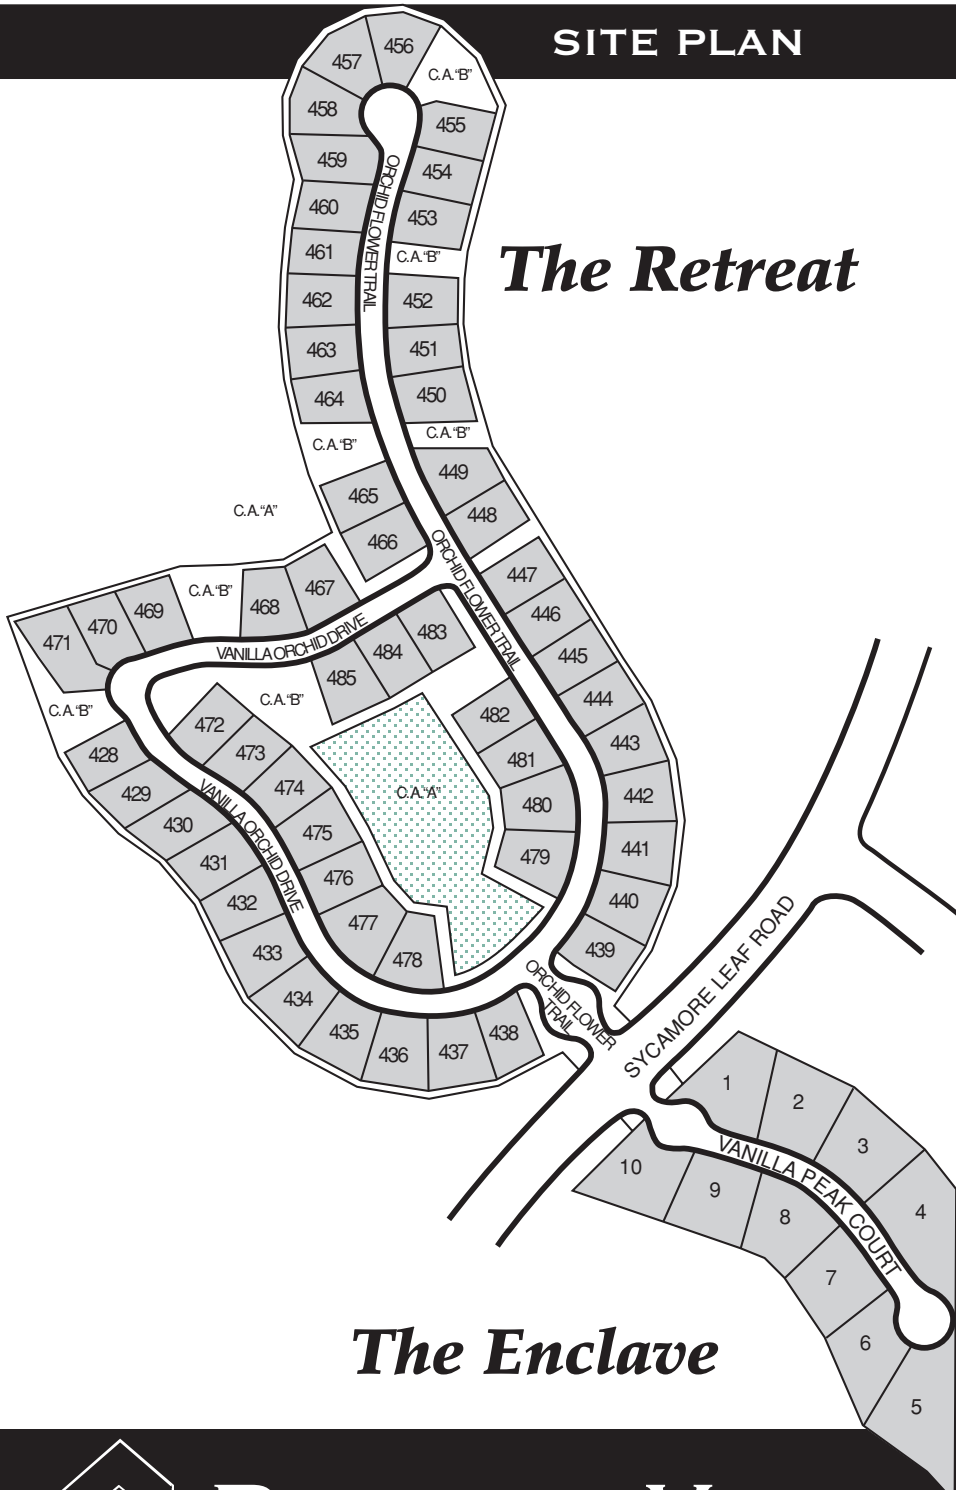

SYCAMORE CANYON

SITE PLAN

PEPPER ♦ VINER HOMES

All sales are conditioned upon buyers receipt and acceptance of the Arizona Department of Real Estate Public Report. Renderings and floorplans are artists's conceptions only. Actual construction may vary. Plans, prices, options and features are subject to change without notice. Additional lot premiums may apply. Square footage and dimensions are approximate. ROC 066826 • 10/11/05